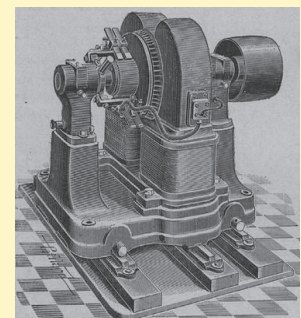

2020 theme:
Generating electricity

for information:

Anton van der Crujzen +31 6 20 08 04 72 - cruj095@planet.nl

Bas Jamar +31 6 53 16 89 86 - nuenen@jtd.nl

for registration, information, pictures and more:

www.nuenen.com